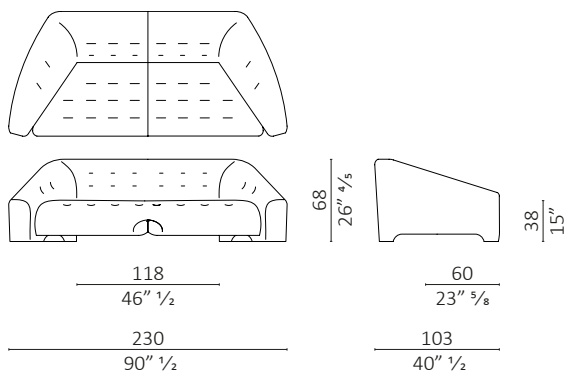

DC 230/300 design Vincenzo De Cotiis

caratteristiche tecniche - divano con base in massello di noce americano, schienale in multistrato curvato, retro schienale rivestito in cuoio.

technical features - sofa with base in solid wood and back-rest in curved plywood, rear back covered in saddle leather.

DC 230

DC 300